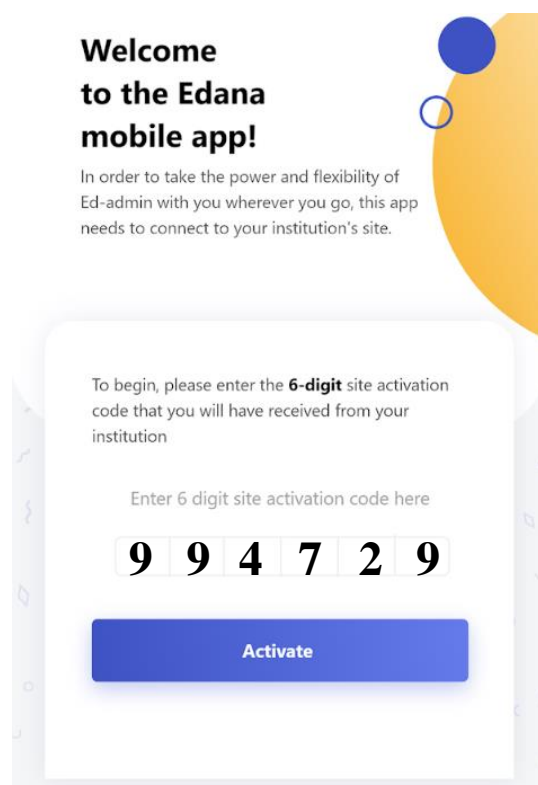

# MIDSTREAM RIDGE PARENT PORTAL APP

You are now able to download the **Parent Portal APP to your smartphone**, which will allow you to access the same functionality of the Parent Portal on the web. With this app you can update your personal and communication details, communicate with your child(ren)'s teachers as well as viewing the school's calendar and your child(ren)'s activities.

**STEP 1:** To utilise the app, simply search for "EDANA" in the Google or Apple stores and search for the **EDANA PARENT PORTAL**:

**STEP 2:** Once downloaded, you will be asked for a 6-digit activation code. Midstream Ridge is **994729**. Then click on **ACTIVATE**.